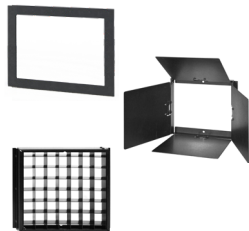

500.0024 MavX A/B Goldmount Portable Kit. Includes MavX fixture, yoke, TVMP Adapter, 150W power supply with mounting hardware, locking IEC to Edison AC power cord, Goldmount battery Adapter with mounting hardware.

Light Control

900.0090 Cineo Maverick Gel Frame

900.0089 Cineo Maverick 4-leaf Barn Door set

900.0088 Cineo Maverick 90° Louver

Cases

100.0085 Lightweight Case - Will accommodate lamphead w/ TVMP and power source attached, AC Power Cord, Barn Door, Louver, Panels and has a small storage slot. Dims: 19-1/2" x 17-1/2" x 14"