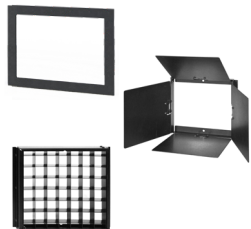

900.0090 Cineo Maverick Gel Frame

900.0089 Cineo Maverick 4-leaf Barn Door set

900.0088 Cineo Maverick 90° Louver