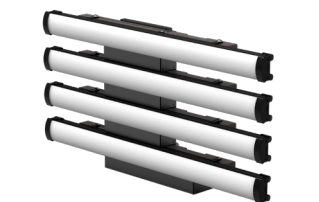

LightBlade

Catalog: August 2020

System

1100.0133 LB2-80. Lightblade Edge 2' Single-blade Fixture, complete with all cables and baby pin. Re-usable Coroplast box.

1100.0311 LB4-80. Lightblade Edge 4' Single-blade Fixture, complete with all cables and baby pin. Re-usable Coroplast box.

1100.0135 LB2-160. Lightblade Edge 2' 160 Fixture, complete with all cables and baby pin. Re-usable Coroplast box.

1100.0312 LB4-160. Lightblade Edge 4' 160 Fixture, complete with all cables and baby pin. Re-usable Coroplast box.

1100.0136 LB2-320 Lightblade Edge 2' 320 Fixture, complete with all cables and baby pin. Re-usable Coroplast box.

1100.0314 LB4-320. Lightblade Edge 4' 320 Fixture, complete with all cables and baby pin. Re-usable Coroplast box.