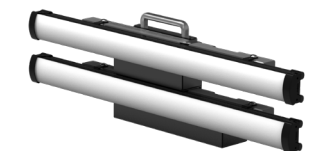

LightBlade

Catalog: August 2020

System

1100.0133 LB2-80. Lightblade Edge 2' Single-blade Fixture, complete with all cables and baby pin. Re-usable Coroplast box.

1100.0311 LB4-80. Lightblade Edge 4' Single-blade Fixture, complete with all cables and baby pin. Re-usable Coroplast box.

1100.0135 LB2-160. Lightblade Edge 2' 160 Fixture, complete with all cables and baby pin. Re-usable Coroplast box.

1100.0312 LB4-160. Lightblade Edge 4' 160 Fixture, complete with all cables and baby pin. Re-usable Coroplast box.

1100.0136 LB2-320 Lightblade Edge 2' 320 Fixture, complete with all cables and baby pin. Re-usable Coroplast box.

1100.0314 LB4-320. Lightblade Edge 4' 320 Fixture, complete with all cables and baby pin. Re-usable Coroplast box.