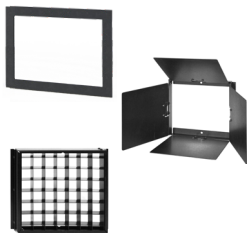

**Studio Kit**

500.0015 MavX Studio Kit. Includes MavX fixture, yoke, TVMP, 150W power supply with mounting hardware, locking IEC to Edison AC power cord.

**Power**

900.0195 Maverick 150w Power Supply w/ XLR adapter

900.0094 Maverick A/B Gold Mount Battery Adapter

900.0086 Maverick V-Lock Battery Adapter

**Light Control**

900.0090 Cineo Maverick Gel Frame

900.0089 Cineo Maverick 4-leaf Barn Door set

900.0088 Cineo Maverick 90° Louver

**Cases**

100.0085 Lightweight Case - Will accommodate lamphead w/ TVMP and power source attached, AC Power Cord, Barn Door, Louver, Panels and has a small storage slot. Dims: 19-1/2" x 17-1/2" x 14"