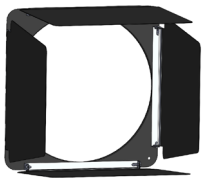

900.1525

Reflex R15 4-leaf Barndoor Set - 1.5mm