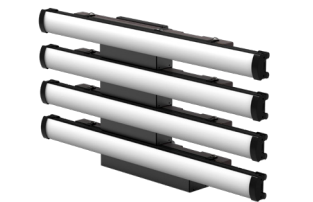

LightBlade

Catalog: November 2020

System

1100.0133 LB2-80. Lightblade Edge 2' Single-blade Fixture, complete with all cables and baby pin. Re-usable Coroplast box.

1100.0311 LB4-80. Lightblade Edge 4' Single-blade Fixture, complete with all cables and baby pin. Re-usable Coroplast box.

1100.0135 LB2-160. Lightblade Edge 2' 160 Fixture, complete with all cables and baby pin. Re-usable Coroplast box.

1100.0312 LB4-160. Lightblade Edge 4' 160 Fixture, complete with all cables and baby pin. Re-usable Coroplast box.

1100.0136 LB2-320. Lightblade Edge 2' 320 Fixture, complete with all cables and baby pin. Re-usable Coroplast box.

1100.0314 LB4-320. Lightblade Edge 4' 320 Fixture, complete with all cables and baby pin. Re-usable Coroplast box.