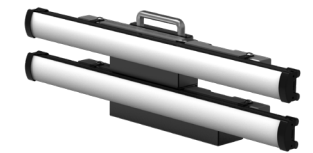

LightBlade

Catalog: November 2020

System

1100.0133 LB2-80. Lightblade Edge 2' Single-blade Fixture, complete with all cables and baby pin. Re-usable Coroplast box.

1100.0311 LB4-80. Lightblade Edge 4' Single-blade Fixture, complete with all cables and baby pin. Re-usable Coroplast box.

1100.0135 LB2-160. Lightblade Edge 2' 160 Fixture, complete with all cables and baby pin. Re-usable Coroplast box.

1100.0312 LB4-160. Lightblade Edge 4' 160 Fixture, complete with all cables and baby pin. Re-usable Coroplast box.

1100.0136 LB2-320. Lightblade Edge 2' 320 Fixture, complete with all cables and baby pin. Re-usable Coroplast box.

1100.0314 LB4-320. Lightblade Edge 4' 320 Fixture, complete with all cables and baby pin. Re-usable Coroplast box.