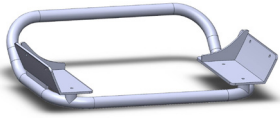

Light Control

900.1524 Reflex R15 5' Octa Snapgrid

900.1526 Reflex R15 5' Snapbag Lantern

Accessories

990.1502 Reflex R15 Skid Plate Kit w/ skid foot

990.1503 Reflex R15 Wire grid protector with 45° pattern

Cases

990.1052 Cineo ReFlex R15 ATA Style Road Case

3rd Part Light Control

900.1529 Reflex R15 3' Snapbag Octa

900.1531 Reflex R15 3' Octa Snapgrid

900.1536 Reflex R15 3' Snapbag Lantern

900.1530 Reflex R15 7' Snapbag Octa