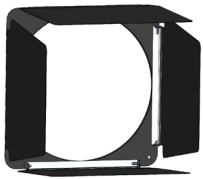

Lamphead

990.0150

Cineo Reflex R15 variable - beam, bi-color hard / soft light. Includes Fixture, Yoke, Jr. Pin, Power Cord, ATA Case

Light Control

900.1521

Reflex R15 - Accessory Ring
**Accessory Ring required for all Octa and Lantern Light Controls