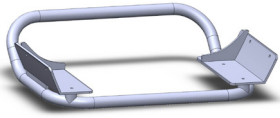

Accessories

900.1502 Reflex R15 Skid Plate Kit w/ skid foot