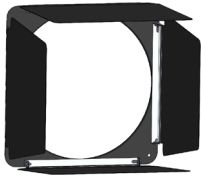

**Lamphead**

990.0150

Cineo Reflex R15 variable - beam, bi-color hard / soft light. Includes Fixture, Yoke, Jr. Pin, Power Cord, ATA Case

**Light Control**

900.1521

Reflex R15 - Accessory Ring  
\*\*Accessory Ring required for all Octa and Lantern Light Controls